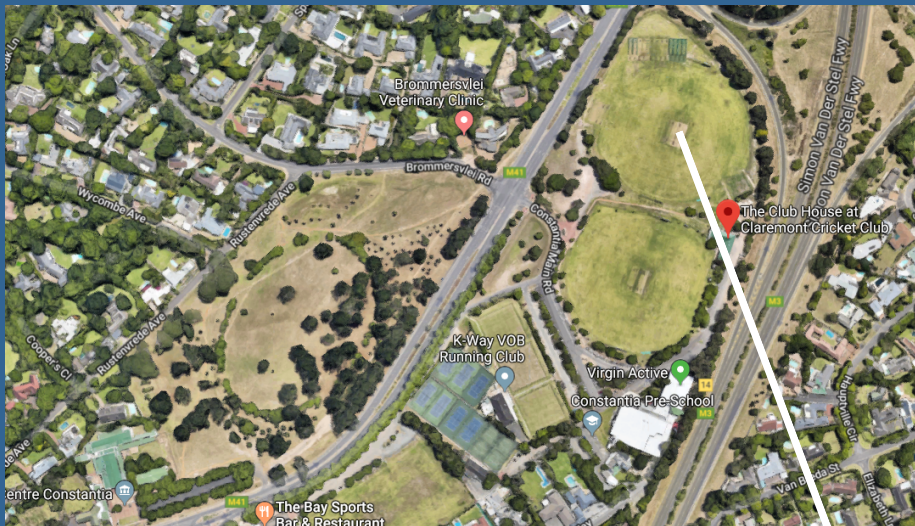

Each runner must have a sticker with their school's name, runner's name, age group & gender.

Tuckshop

Limited Parking

Car-pooling strongly advised

Continues despite bad weather

Constantia Sports Complex

FRI
5/5

24° /12°

Find us on
the lower
field

PARKING:

Please obey the rules of the road at all times.

Please refrain from parking on the grass.

Remain respectful of our venue.

Parking is available at:

- False Bay Rugby Club
- Constantia Sports Complex
- Constantia Village Shopping Centre

Contact person
Nicole Wright

nwrighte
kirstenhofprimary.co.za

**1,5 km x 2 loops
= 3 km route**

Measure distance

Total distance: 1.50 km (4,917.64 ft)

1km route

1km x 2 loops = 2km route

Measure distance

Total distance: 1.00 km (3,295.45 ft)

**2 km x 2 loops
= 4 km route**

Measure distance
 Total area: 47,583.40 m² (512,183.45 ft²)
 Total distance: 2.00 km (1.24 mi)